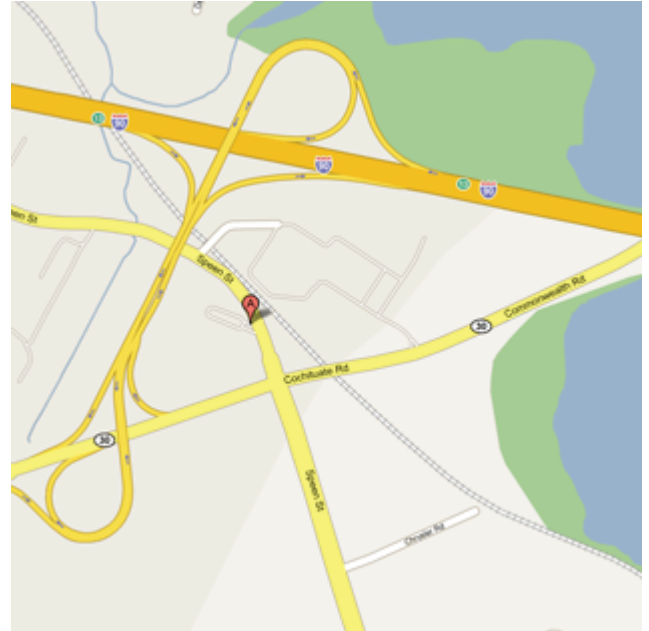

From Route 9:

Going either Westbound or Eastbound on Route 9, take the Speen Street Exit and follow the signs towards Mass Pike. When you come to the set of lights with the Naked Fish on your right, proceed through the lights, and our building is 100 yards on the left. It is a large pink and gray building set back from the road.

From the West:

Take the Massachusetts Turnpike east (90 east) to Exit 13 - Natick/Framingham. After paying the toll, take the left ramp, which reads Natick/Wellesley. Once off the ramp, stay to the left. At the first set of lights, take a left onto Speen Street. Our building is 100 yards on the left. It is a large pink and gray building set back from the road.

From the North or South:

Take Route 128 to the Massachusetts Turnpike (90 west). And, take the Massachusetts Turnpike (90 west) to exit 13 — Natick/Framingham. (Be prepared to pay the toll). Take the left ramp, which reads Natick/Wellesley, and stay to the left. At the first set of lights, take a left onto Speen Street. Performance Plus is the “pink and gray” building located 100 yards on the left.

From the Providence Airport:

After exiting the airport, follow the signs for I-95 North. Take 95 North through Providence into Massachusetts until the exit for Route 495 North. Take the Route 495 North to exit #22 (Mass Turnpike - 90 east). Take the Massachusetts Turnpike east (90 east) to Exit 13 - Natick/Framingham. After paying the toll, take the left ramp, which reads Natick/Wellesley. Once off the ramp, stay to the left. At the first set of lights, take a left onto Speen Street. Our building is 100 yards on the left. It is a large pink and gray building set back from the road.