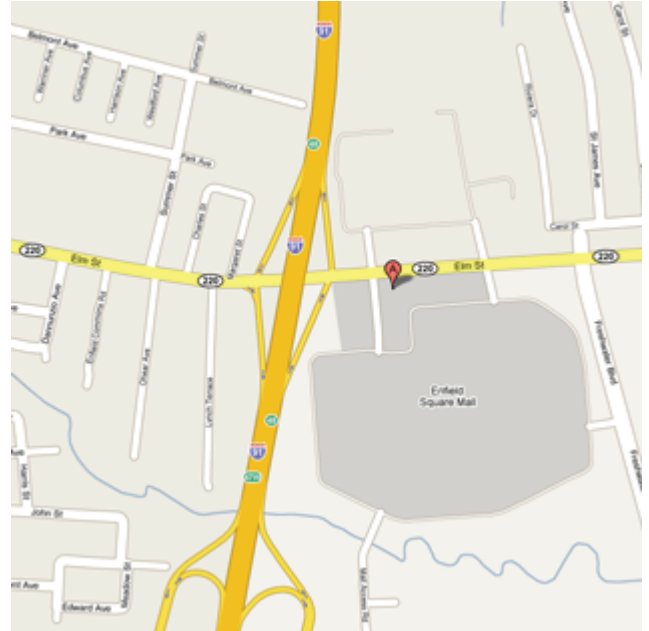

Performance Plus

BOSTON FIELD & FOCUS

To Enfield, CT Focus Group

From the North:

Take I-91 South into Connecticut until CT-220 exit 48 (Elm Street) toward Thompsonville. Turn left onto CT-220/Elm Street.

From the East (Boston & Logan Airport):

Take the Massachusetts Turnpike (I-90 West) (portions toll) to I-291 South at exit 6, toward Springfield. Take I-291 South until I-91 South exit 1A toward Hartford Ct (crossing into Connecticut). Take I-91 South until CT-220 at exit 48/Elm Street toward Thompsonville. Turn left onto CT-220/Elm Street.

From the South:

Take I-91 North until CT-220 exit 48/Elm Street toward Thompsonville. Turn right onto CT-220/Elm Street.

From the West:

Take the Massachusetts Turnpike (I-90 East) (portions toll) to I-91 South at exit 4 toward Springfield (crossing into Connecticut). Take I-91 South to CT-220 at exit 48/Elm Street toward Thompsonville. Turn left onto CT-220/Elm Street.